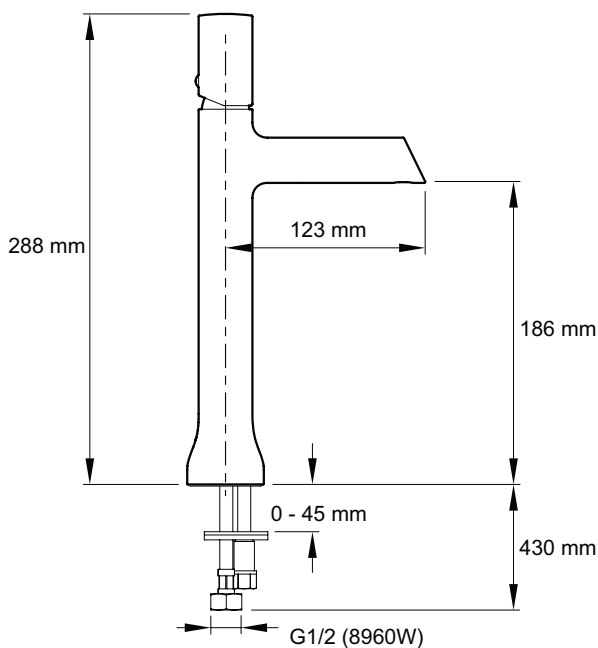

Toobi Tall Single Lever Monobloc Basin Mixer

Product Description: Toobi tall single-lever monobloc basin mixer

Product Code: 8960W-CP

Product Dimensions: H288 mm x D123 mm

Colour/Finish: Polished Chrome

Material: Brass

Recommended Pressure (bar): 1.0

Product Weight (kg): 1.69

Fixings Included: Yes

Guarantee (Years): 5

Additional Information: Brass Valve Body, Chrome Finish.
Interchangeable coloured inserts.

Notes:

Dimensions (mm)