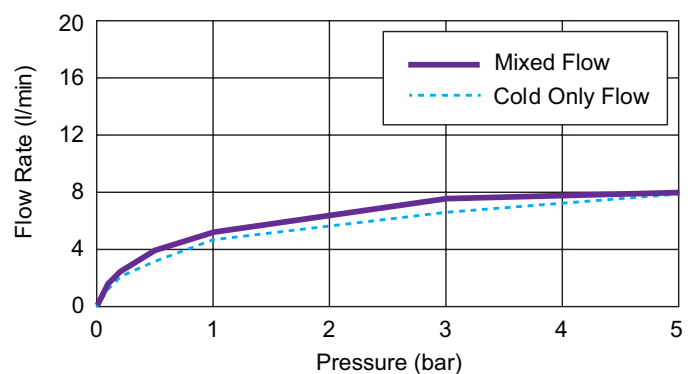

Kohler UK

Sales Tel: +44 (0) 844 571 0048 Fax: +44 (0) 844 571 1001

Technical Tel: +44 (0) 151 606 5034 Fax: +44 (0) 151 638 0303

www.kohler.co.uk

THE BOLD LOOK
OF **KOHLER**